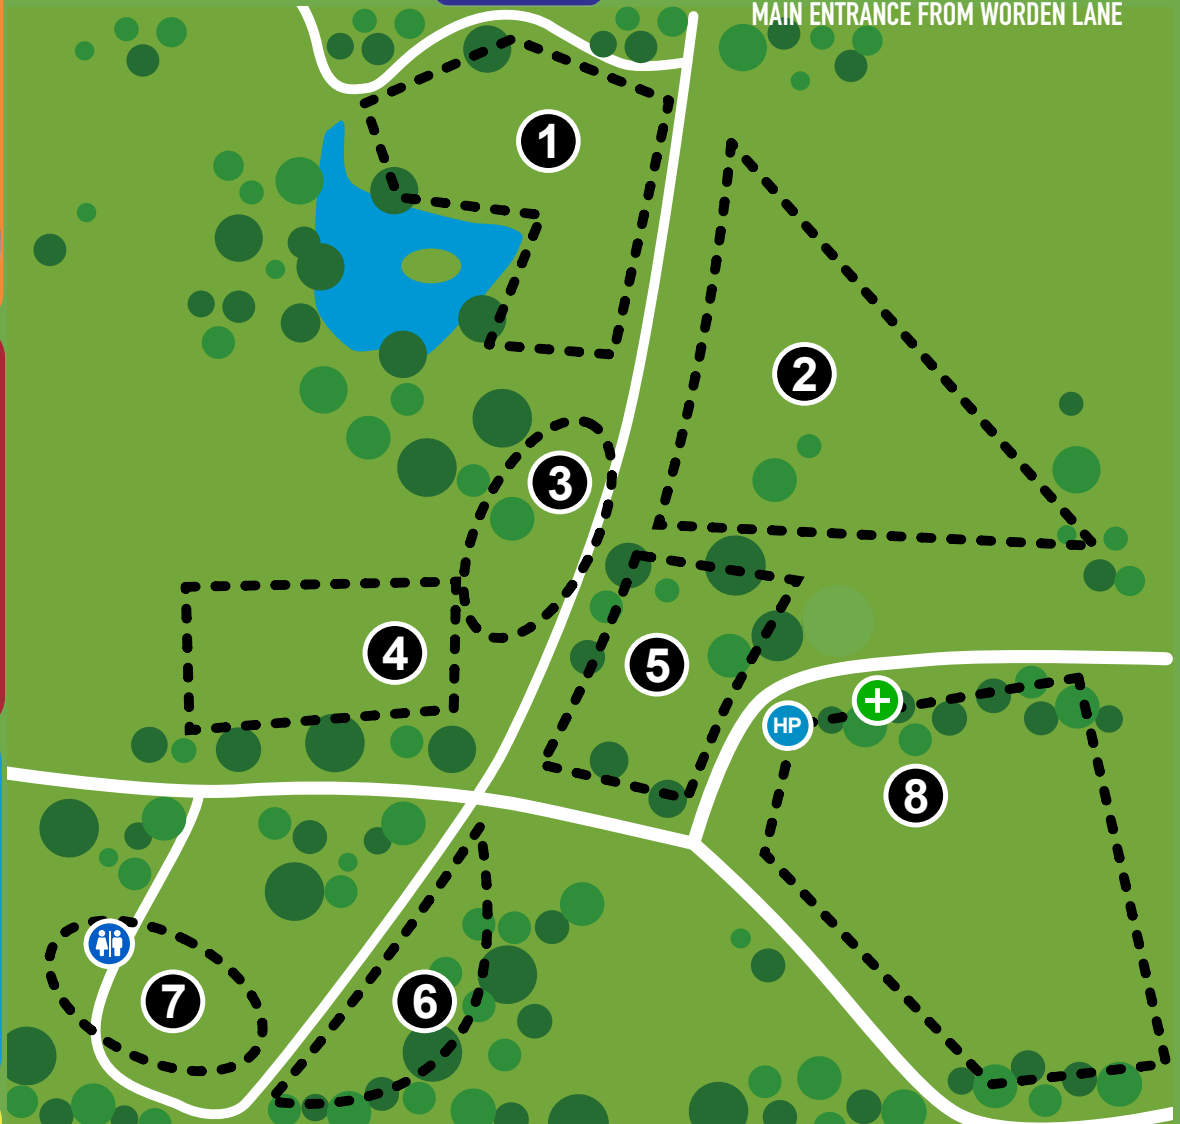

WORDEN MOTOR VILLAGE 8

- Super Cars, Vintage, Military, American & more..
- Bars
- Food stalls
- Inflatables
- Trade Stands
- DJ all day (Jackie Moon)

Our photographers will be taking photo's which could be used for future marketing material unless you ask us not to.

MAIN ENTRANCE FROM WORDEN LANE