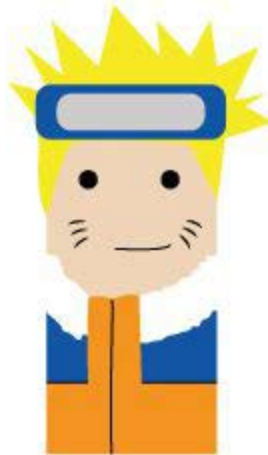

NARUTO

ORANGE ZIPPER

COLLAR FRONT & BACK

JACKET PIECES FRONT & BACK

NINJA HEADBAND BLUE BAND & GREY "METAL" PLATE